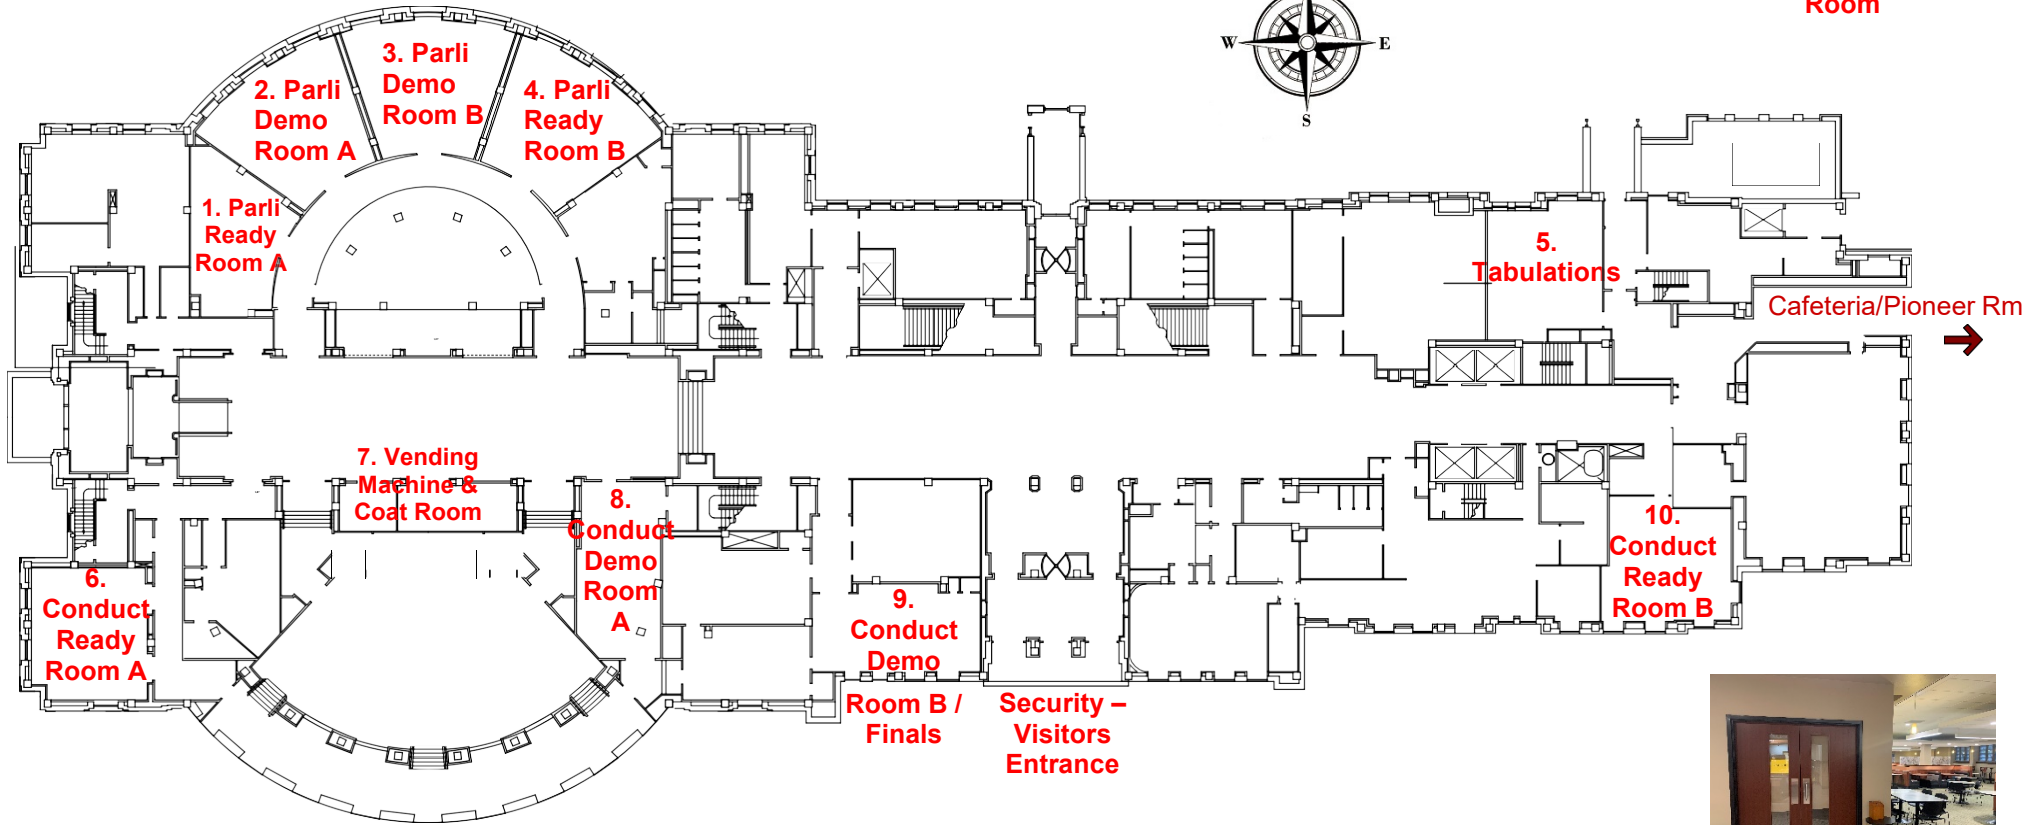

NORTH DAKOTA

NORTH DAKOTA STATE CAPITOL GROUND FLOOR

Pioneer Room
(Ground Floor)

**11. Holding
Room**

12. Cafeteria Room

**Conduct/Parli Pro
Test Room**

1. Roosevelt Park Room (Parli Pro – Ready Room A)
2. Ft. Union Room (Parli Pro – Demo Room A)
3. Peace Garden Room – (Parli Pro Room B)
4. Fort Totten Room – (Parli Pro Ready Room B)
5. Red River Room (Tabulations)
6. Fort Lincoln Room (Conduct Ready Room A)

7. Vending Machine & Coat Room
8. Lewis & Clark Room (Conduct Demo Room A)
9. Missouri River Room (Conduct Demo Room B/Finals)
10. Sakakawea Room (Conduct Ready Room B)
11. Pioneer Room (Holding Room)
12. Cafeteria Room (Conduct/Parli Pro Test Room)