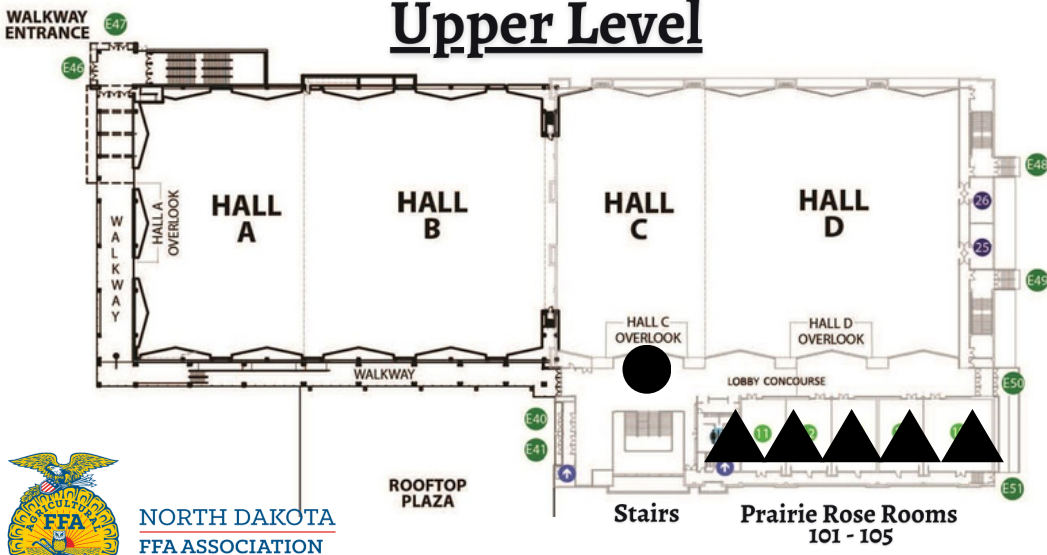

Bismarck Event Center

Key:

- 101 Conference Room
- Prairie Rose Rooms
- Concessions (Saturday Night)
- Teachers Lounge

Lower Level

Upper Level

NORTH DAKOTA
FFA ASSOCIATION