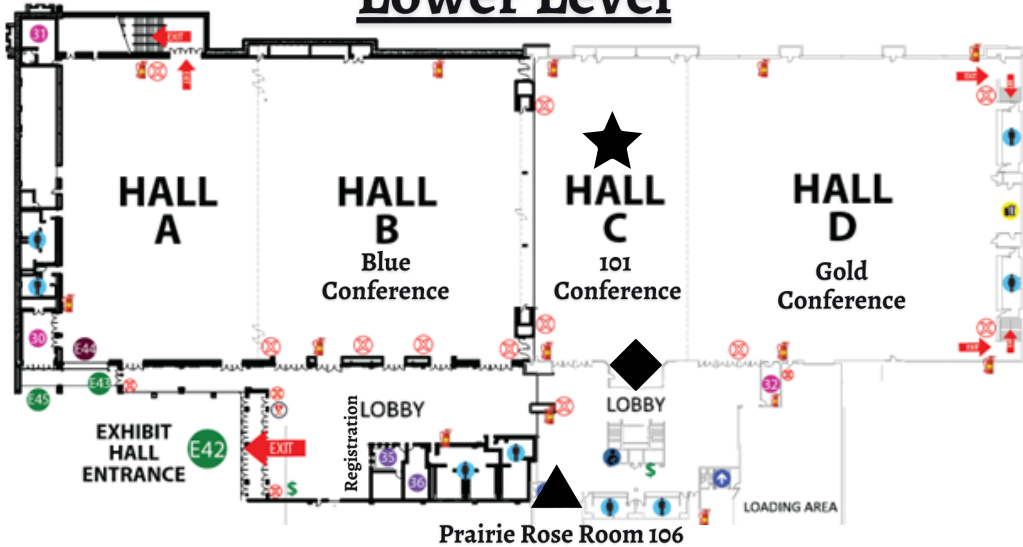

Bismarck Event Center

Key:

- 101 Conference Room
- Prairie Rose Rooms
- Concessions (Saturday Night)
- Teachers Lounge

Lower Level

Upper Level

NORTH DAKOTA
FFA ASSOCIATION