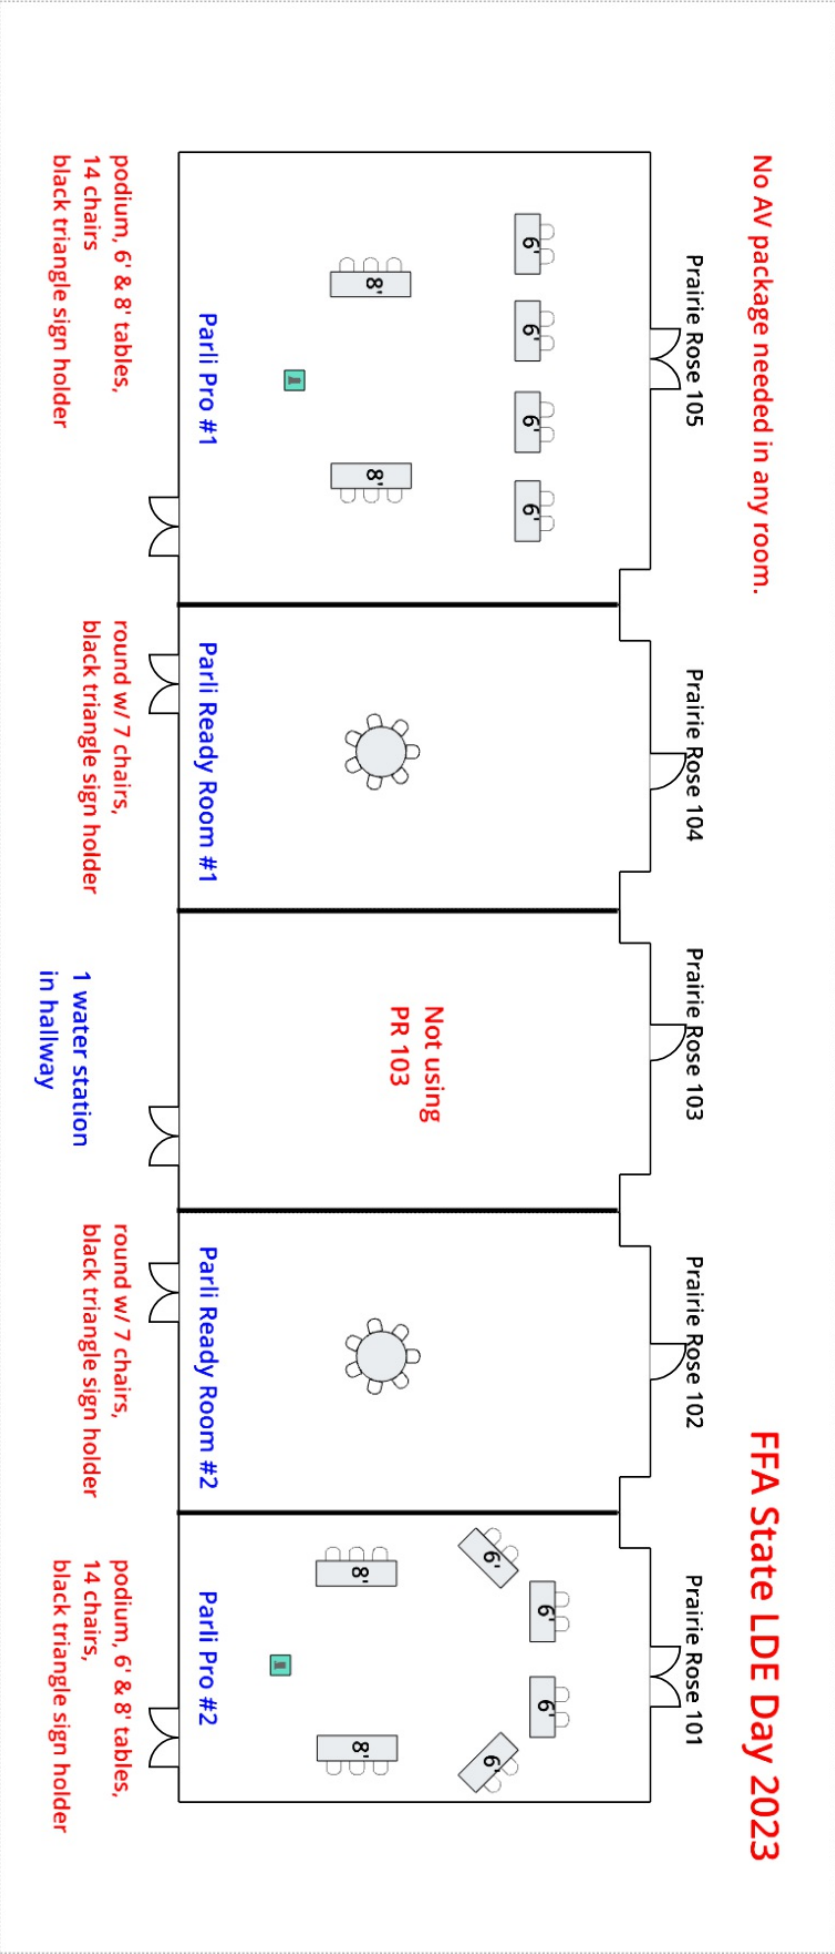

Restrooms

Restrooms

ATM

Using Box Office & Back Lounge
Judge check-in:
(2) 8x30 w/ black polyester covers
4 high top tables, black drape

20 Feet

FFA State LDE Day 2023

40'x30' area:
8' tall drape all sides
3 - 8x30 tables
30 chairs, *power boxes*

20'x20' area:
8' tall drape all sides
2 - 8x30 tables, 5 chairs
power box, wifi codes

20'x20' area:
8' tall drape all sides
2 - 8x30 tables
5 chairs
1 chair by entrance
power box

60'x20' area:
8' tall drape all sides
8 - 8x30 tables,
6 chairs
power boxes

Water cooler
needs power

18 rounds
w/ 8 chairs,
2 - 8x30 w/
4 chairs,
4 easels,
*power,
short ladder &
metal sign hooks

30'x20' area:
8' tall drape all sides
3 - 8x30 tables
7 chairs

20'x30' areas (6 total):
8' tall drape all sides
2 - 8x30 tables
14 chairs
1 chair by entrance

* = set power box

Add booth flag #s to SW corner of each pod - number listed in green

FFA State LDE Day 2023

No AV package needed in any room.

FFA State LDE Day 2023

FFA State LDE Day 2023

Birch

podium, 4' & 6' tables,
14 chairs