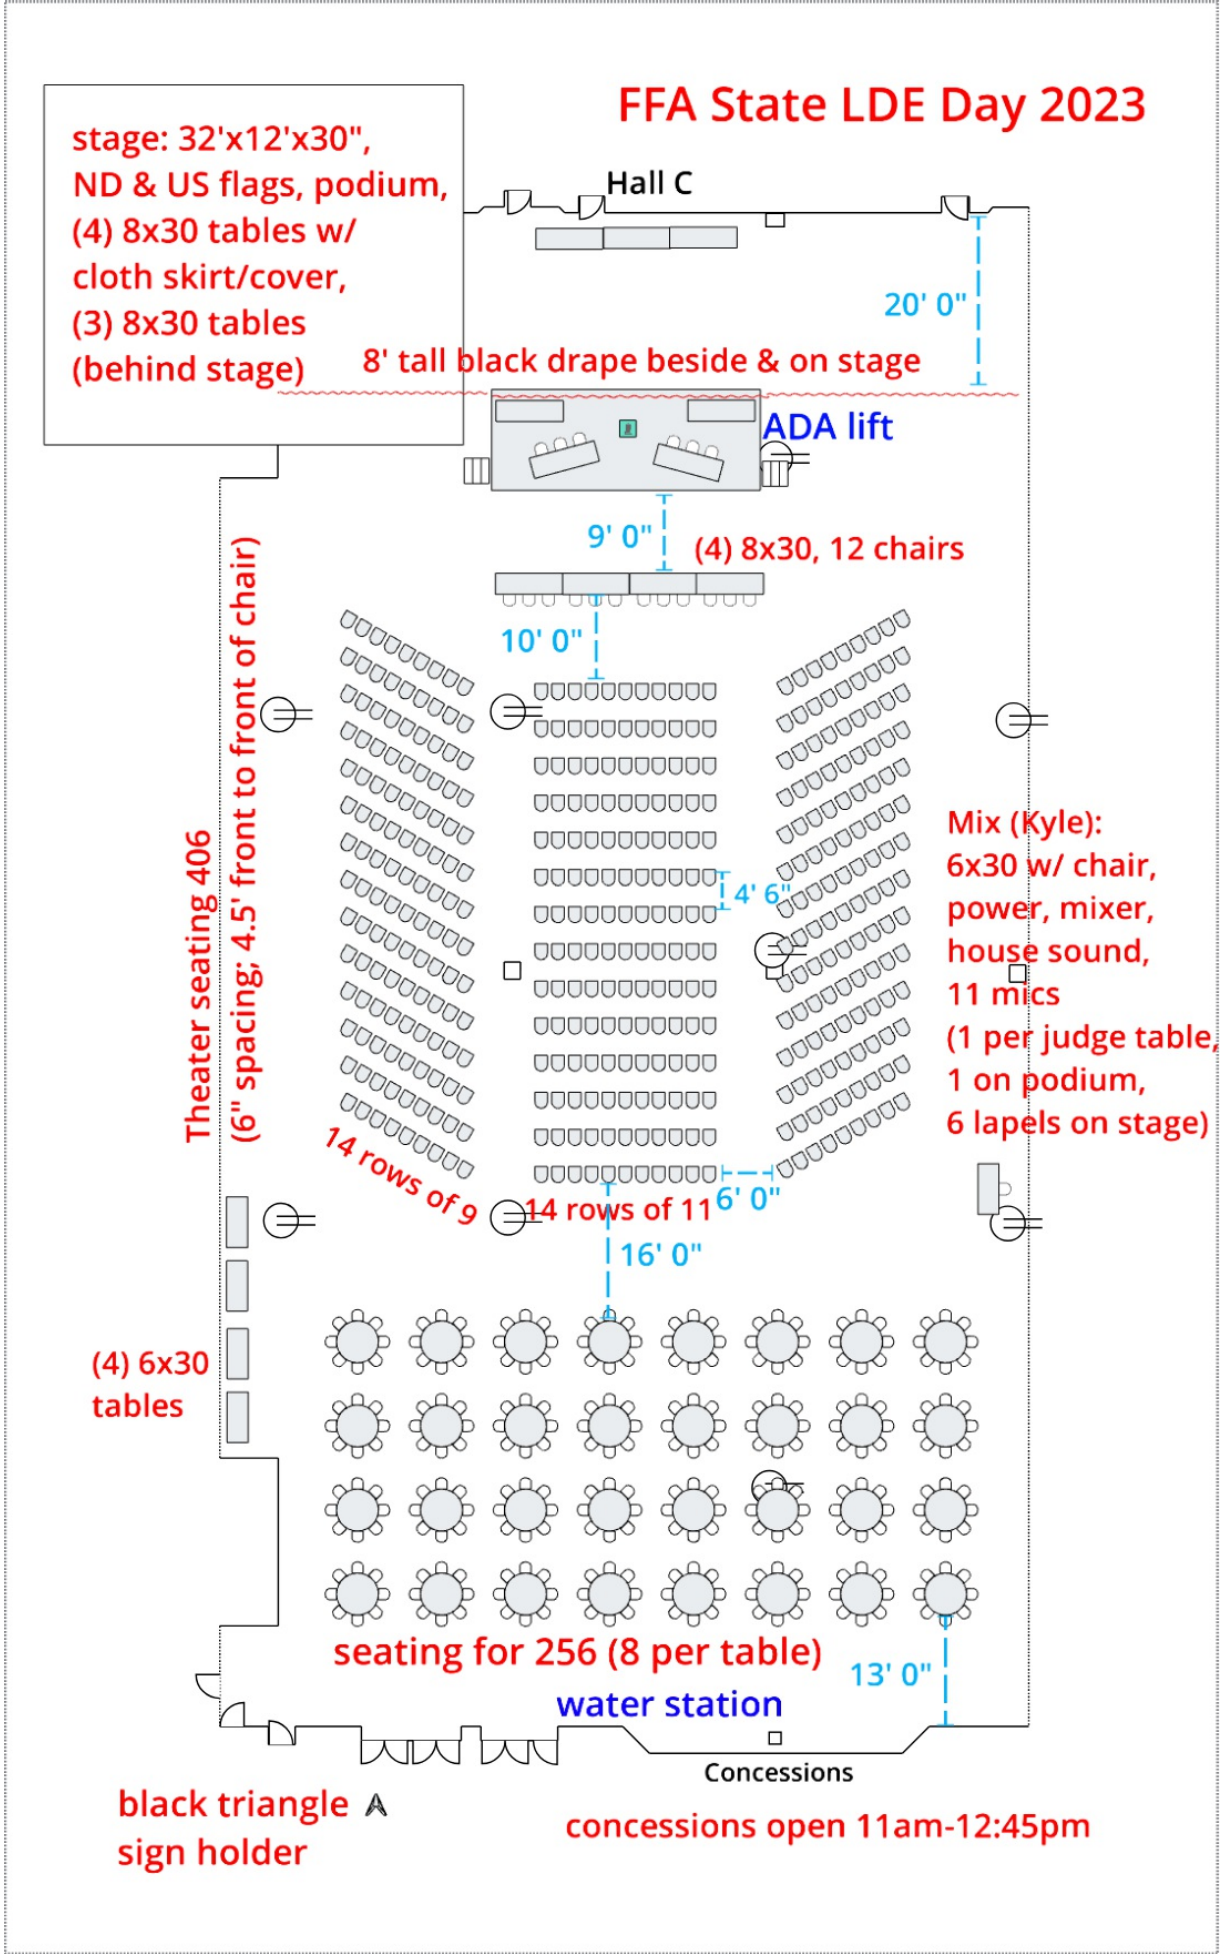

Restrooms

Restrooms

ATM

Using Box Office & Back Lounge
Judge check-in:
(2) 8x30 w/ black polyester covers
4 high top tables, black drape

20 Feet

FFA State LDE Day 2023

40'x30' area:
8' tall drape all sides
3 - 8x30 tables
30 chairs, *power boxes*

20'x20' area:
8' tall drape all sides
2 - 8x30 tables, 5 chairs
power box, wifi codes

20'x20' area:
8' tall drape all sides
2 - 8x30 tables
5 chairs
1 chair by entrance
power box

60'x20' area:
8' tall drape all sides
8 - 8x30 tables,
6 chairs
power boxes

Water cooler
needs power

18 rounds
w/ 8 chairs,
2 - 8x30 w/
4 chairs,
4 easels,
*power,
short ladder &
metal sign hooks

30'x20' area:
8' tall drape all sides
3 - 8x30 tables
7 chairs

20'x30' areas (6 total):
8' tall drape all sides
2 - 8x30 tables
14 chairs
1 chair by entrance

* = set power box

Add booth flag #s to SW corner of each pod - number listed in green

FFA State LDE Day 2023

No AV package needed in any room.

FFA State LDE Day 2023

FFA State LDE Day 2023

Birch

podium, 4' & 6' tables,
14 chairs