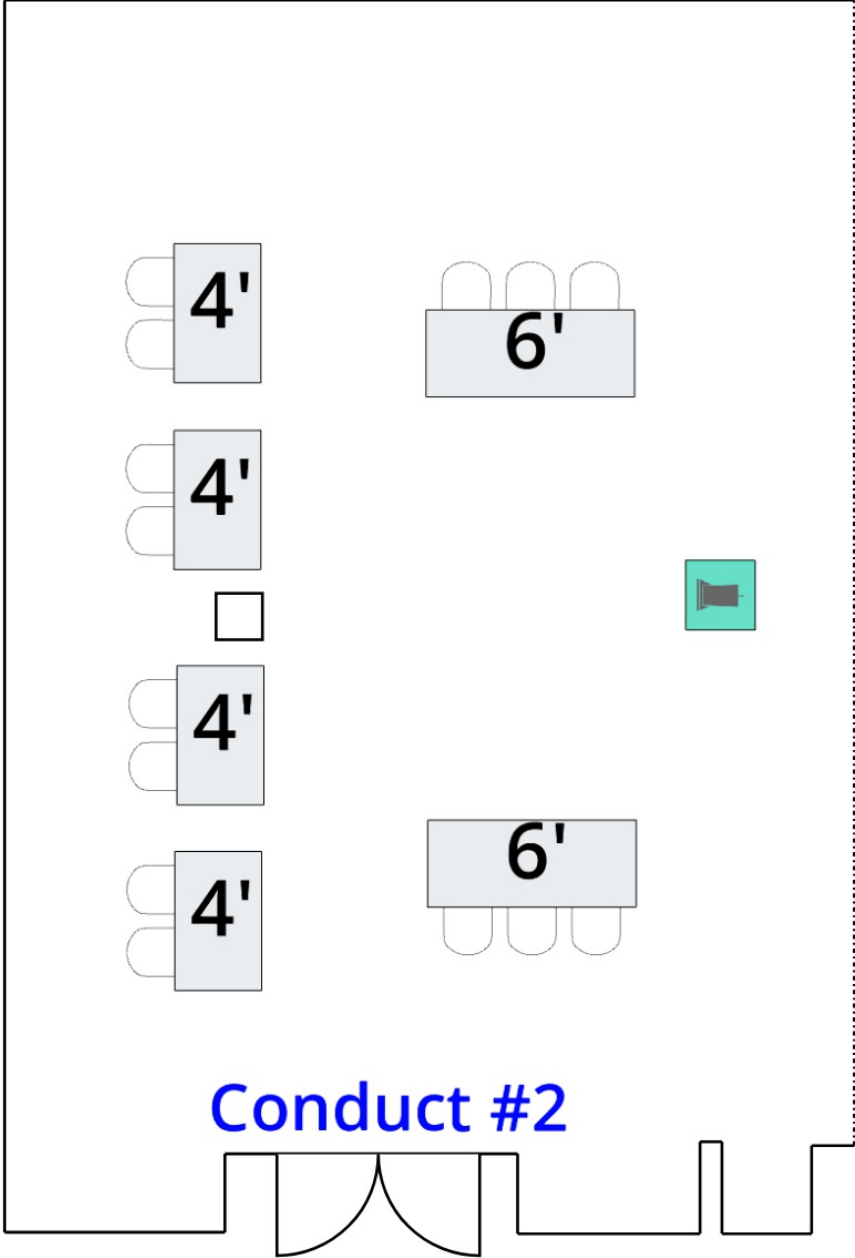

20'x20' area:
8' tall drape all sides
2 - 8x30 tables, 5 chairs
power box, wifi codes

20'x20' area:
8' tall drape all sides
2 - 8x30 tables
5 chairs
1 chair by entrance
power box

60'x20' area:
8' tall drape all sides
8 - 8x30 tables,
6 chairs
power boxes

Water cooler
needs power

18 rounds
w/ 8 chairs,
2 - 8x30 w/
4 chairs,
4 easels,
*power,
short ladder &
metal sign hooks

30'x20' area:
8' tall drape all sides
3 - 8x30 tables
7 chairs

20'x30' areas (6 total):
8' tall drape all sides
2 - 8x30 tables
14 chairs
1 chair by entrance

* = set power box

Add booth flag #s to SW corner of each pod - number listed in green

FFA State LDE Day 2023

No AV package needed in any room.

FFA State LDE Day 2023

FFA State LDE Day 2023

Birch

podium, 4' & 6' tables,
14 chairs