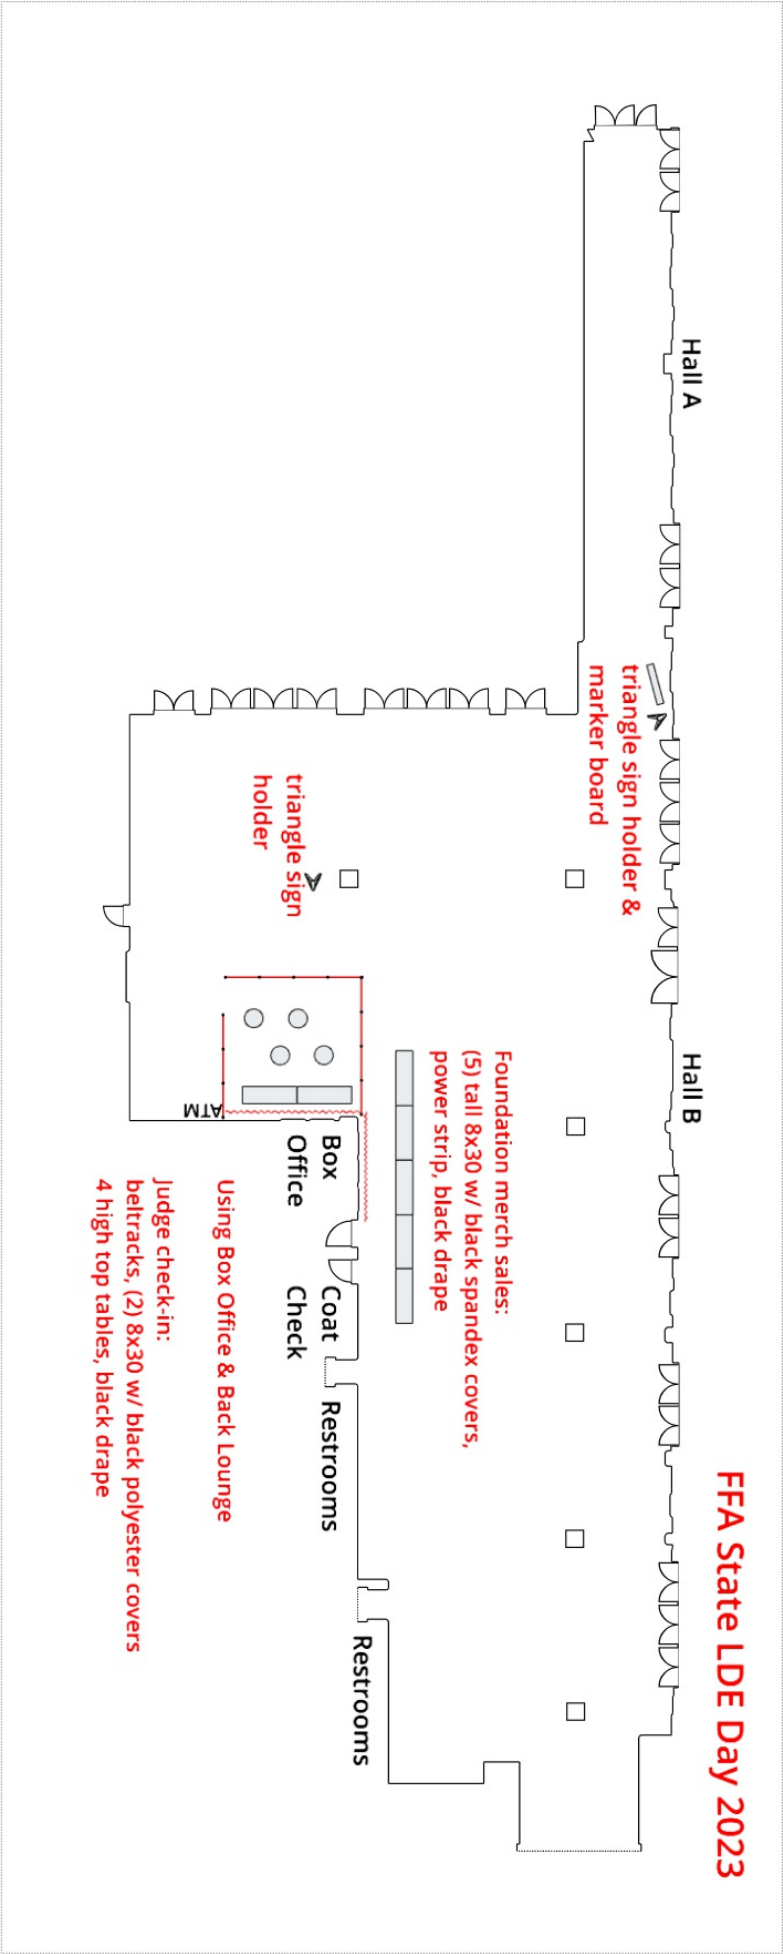

FFA State LDE Day 2023

Hall A

Hall B

triangle sign holder & marker board

triangle sign holder

Foundation merch sales:
(5) tall 8x30 w/ black spandex covers,
power strip, black drape

Box Office

Coat Check

Restrooms

Restrooms

ATM

Using Box Office & Back Lounge
Judge check-in:
(2) 8x30 w/ black polyester covers
4 high top tables, black drape

20 Feet

FFA State LDE Day 2023

40'x30' area:
8' tall drape all sides
3 - 8x30 tables
30 chairs, *power boxes*

20'x20' area:
8' tall drape all sides
2 - 8x30 tables, 5 chairs
power box, wifi codes

20'x20' area:
8' tall drape all sides
2 - 8x30 tables
5 chairs
1 chair by entrance
power box

60'x20' area:
8' tall drape all sides
8 - 8x30 tables,
6 chairs
power boxes

Water cooler
needs power

18 rounds
w/ 8 chairs,
2 - 8x30 w/
4 chairs,
4 easels,
*power,
short ladder &
metal sign hooks

30'x20' area:
8' tall drape all sides
3 - 8x30 tables
7 chairs

20'x30' areas (6 total):
8' tall drape all sides
2 - 8x30 tables
14 chairs
1 chair by entrance