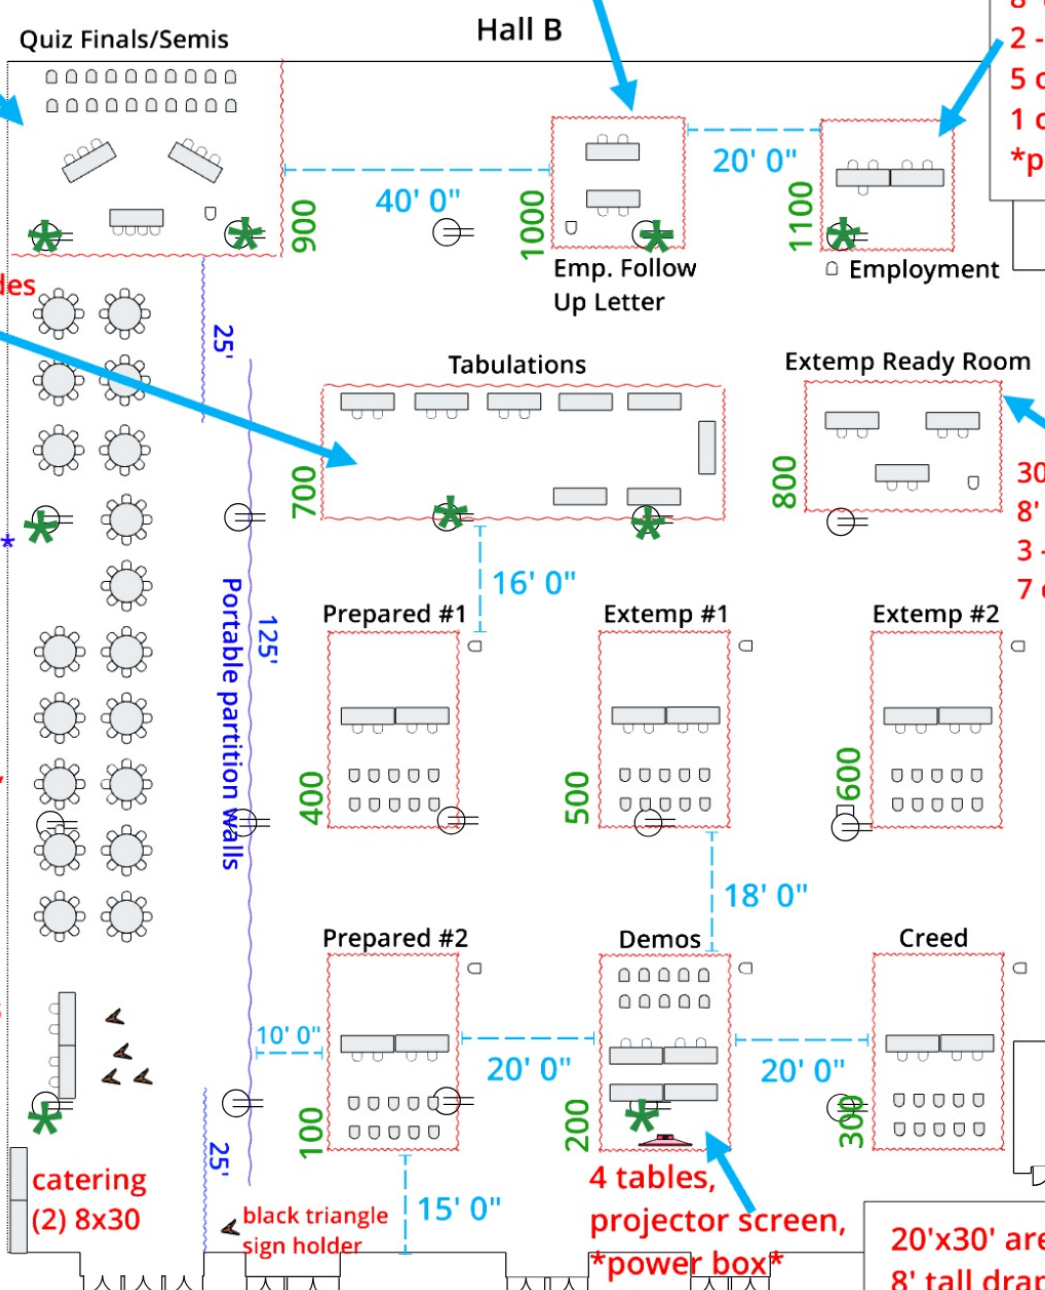

Restrooms

Restrooms

ATM

Using Box Office & Back Lounge
Judge check-in:
(2) 8x30 w/ black polyester covers
4 high top tables, black drape

20 Feet

FFA State LDE Day 2023

40'x30' area:
8' tall drape all sides
3 - 8x30 tables
30 chairs, *power boxes*

20'x20' area:
8' tall drape all sides
2 - 8x30 tables, 5 chairs
power box, wifi codes

20'x20' area:
8' tall drape all sides
2 - 8x30 tables
5 chairs
1 chair by entrance
power box

60'x20' area:
8' tall drape all sides
8 - 8x30 tables,
6 chairs
power boxes

Water cooler
needs power

18 rounds
w/ 8 chairs,
2 - 8x30 w/
4 chairs,
4 easels,
*power,
short ladder &
metal sign hooks

30'x20' area:
8' tall drape all sides
3 - 8x30 tables
7 chairs

20'x30' areas (6 total):
8' tall drape all sides
2 - 8x30 tables
14 chairs
1 chair by entrance

* = set power box

Add booth flag #s to SW corner of each pod - number listed in green

FFA State LDE Day 2023

No AV package needed in any room.

FFA State LDE Day 2023

FFA State LDE Day 2023

Birch

podium, 4' & 6' tables,
14 chairs