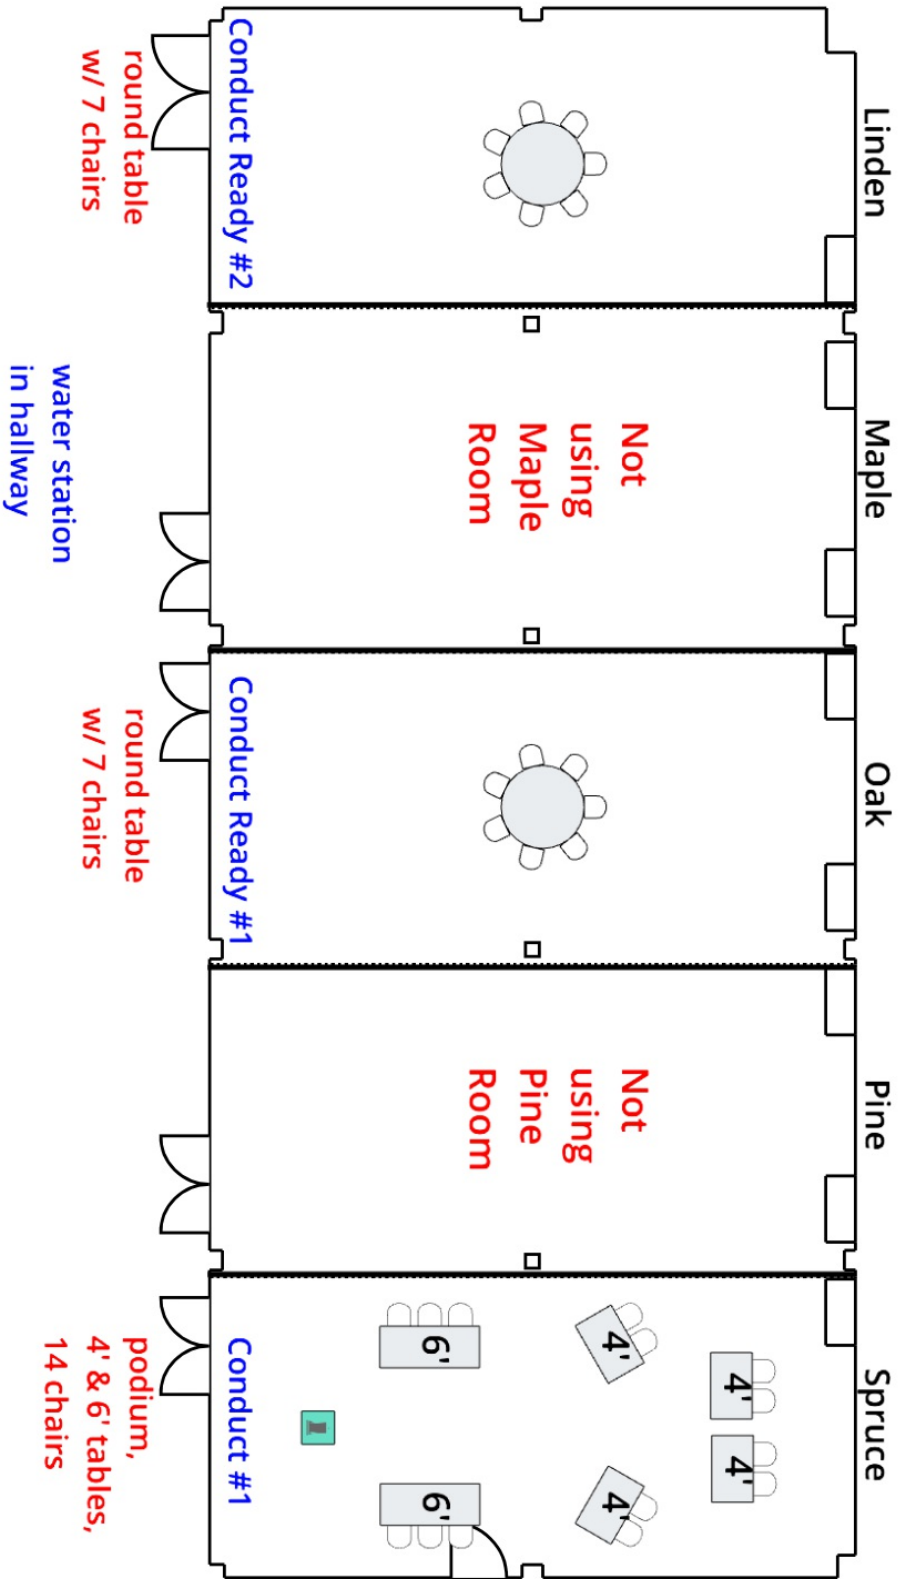

FFA State LDE Day 2023

5 Feet