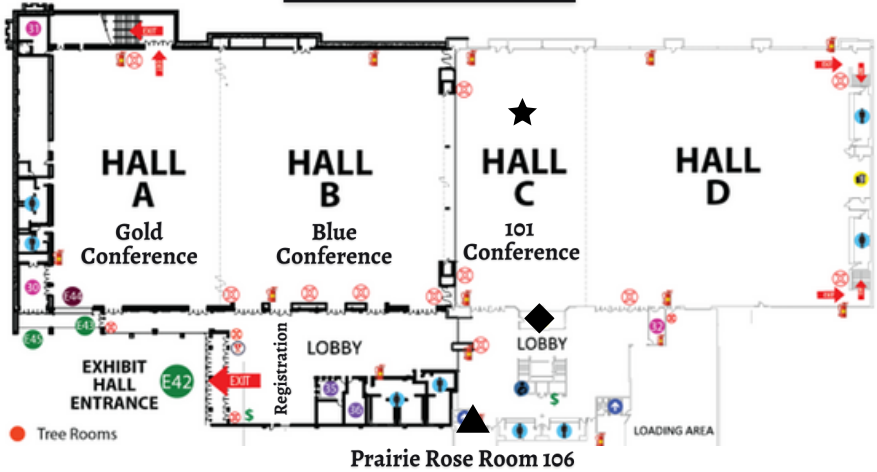

Bismarck Event Center

Lower Level

Upper Level

KEY

101 Conference Room

Prairie Rose Rooms

Concessions

Teacher's Lounge