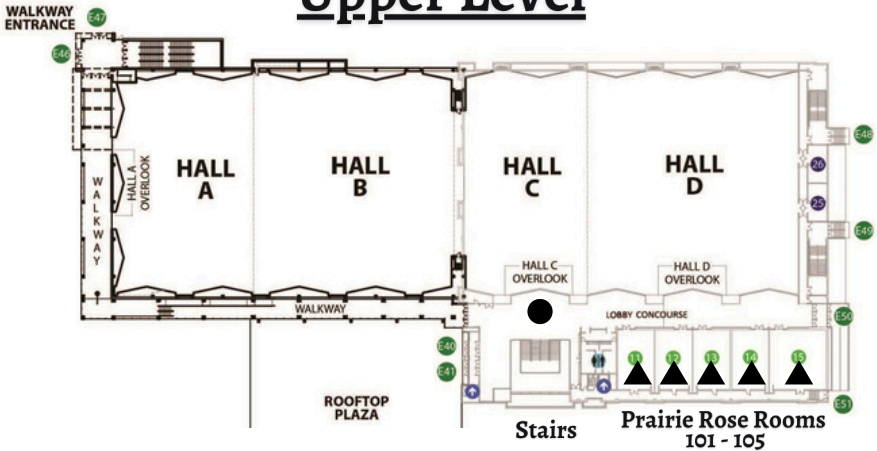

Bismarck Event Center

Lower Level

Upper Level

KEY

101 Conference Room

Prairie Rose Rooms

Concessions

Teacher's Lounge